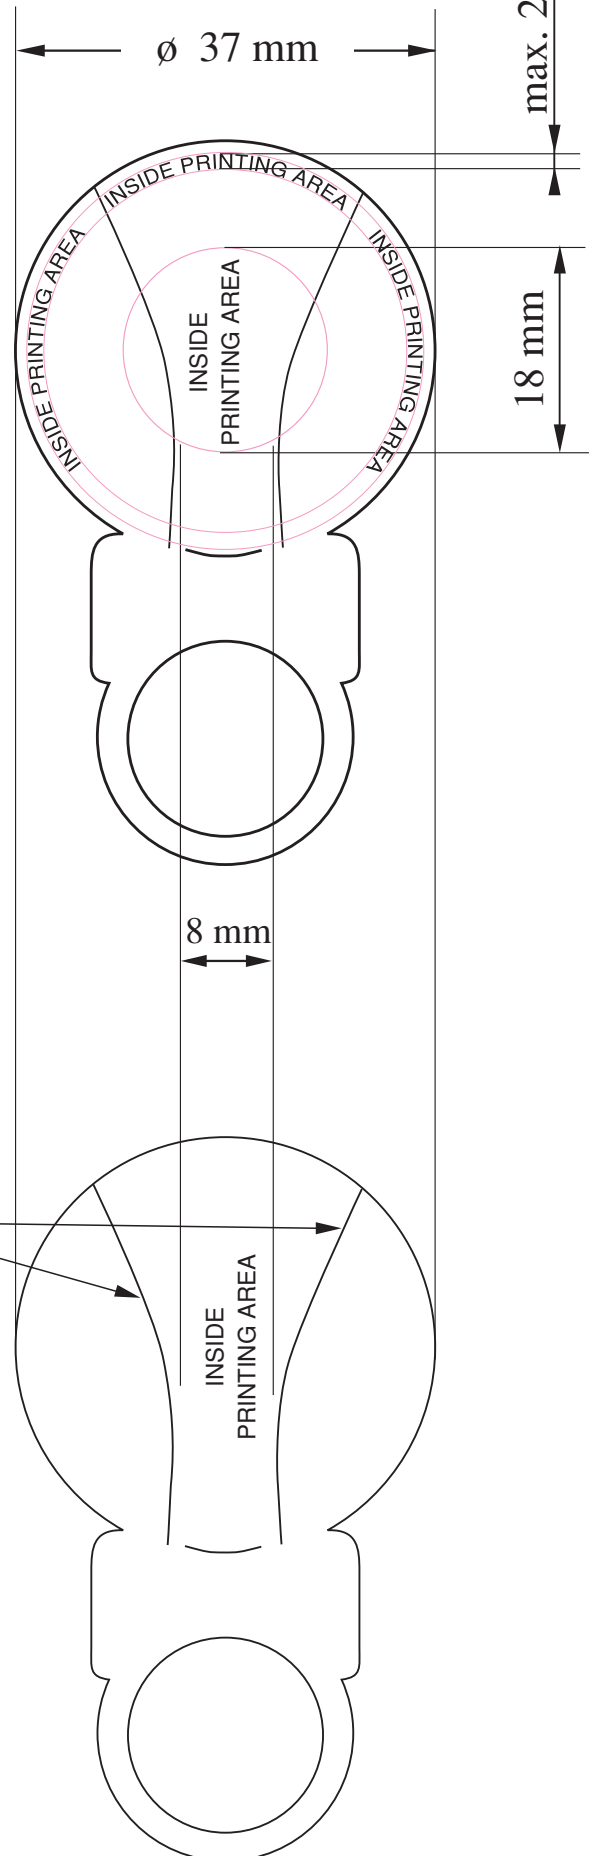

RIPCAP 26 mm

INSIDE PRINTING LAYOUT

1 : 1

Score lines

NOTE!
Score lines cut printing area on opening

NOTE!
Please convert all texts to paths / outlines.